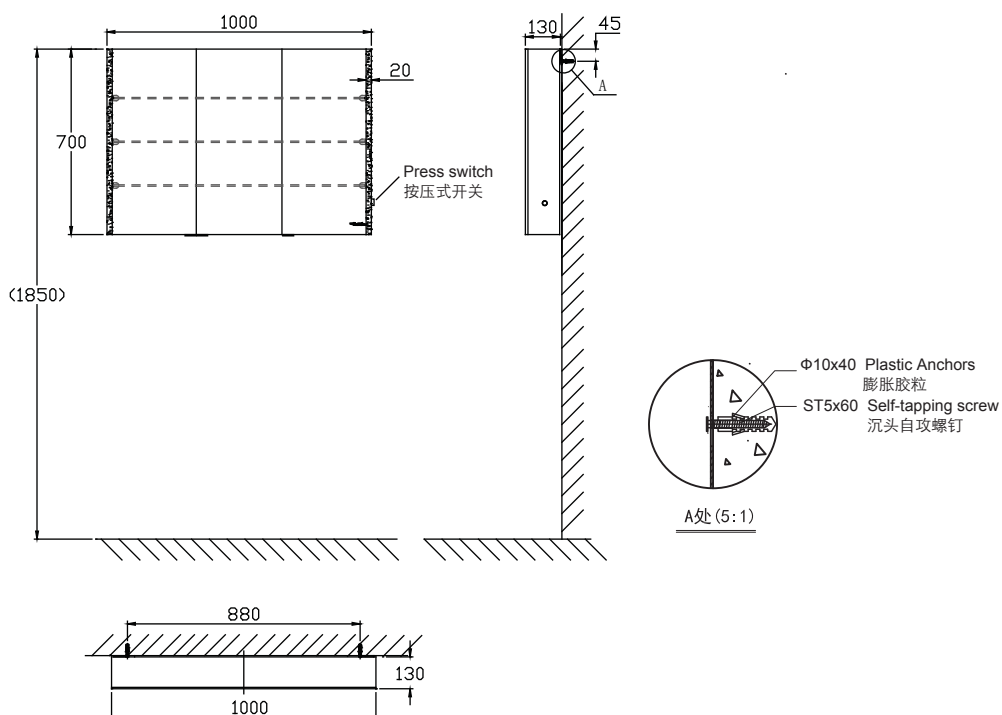

PRODUCT SPECIFICATION 产品规格书

NM210003N-LS

Three-door Mirror Cabinet with
LED and Built-in Shaver Socket

LED方型三门镜柜(内置插座)

(Rough-in Dimensions):

安装尺寸图:

(Unit): mm

单位: 毫米

Size: 1000*700*130mm

尺寸: 1000*700*130mm

Item No. 品号	NM210002N-LS		
Available Color 颜色	Metallic Frame 铝合金本色边框		
Materials 材质	5mm The mirror, Aluminum 5mm 镜子, 铝合金方管		
Shipping Package 运输包装	CTN/Set: 1 CTN 箱/套: 1 箱	M ³ /CTN: 0.27 M ³ 体积/箱: 0.27 M ³	G.W/CTN: 28.5 kg 毛重/箱: 28.5 kg
Hardware Accessories (hinge) 五金配件(铰链)	"Blum" Cushion hinge Black hand "百隆" 缓冲铰链 黑色拉手		
Certification is introduced 认证介绍 (电器)	CE and IP44 certification CE和IP44认证		
Function is introduced 功能介绍	LED function LED功能	Anti-fog mirror 防雾镜	Three open the door 三开门
Remarks: Height-adjustable glass shelf, White light, Voltage: AC220V; Frequency: 50HZ. Press switch 备注: 可调节镜柜内玻璃层高度, 白光灯源, 电压: AC220V, 频率: 50HZ. 按压开关			