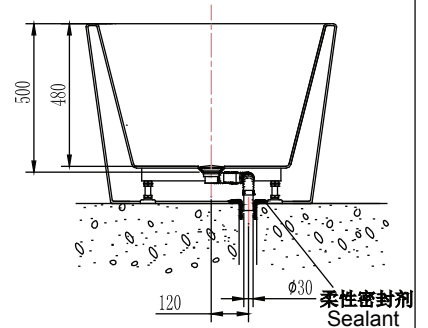

### (Rough-in Dimensions):

安装尺寸图:

(Unit): mm

单位: 毫米

(Size): 1700X800X600

尺寸: 1700X800X600

|                          |   |
|--------------------------|---|
| Item No.<br>品号           | NB25702TW-1K  |
| Capacity<br>容水量          | litres to overflow 240L<br>浴缸最大容水量240升                          |
| Available Color<br>颜色    | Black & White<br>黑白配  |
| Materials<br>材质          | Acrylic<br>亚克力  |
| Shipping Package<br>运输包装 | L(长)1740 X W(宽) 840X H(高) 650mm(1set/1CTN 1个/1箱) G.W(毛重): 58 kg |

Remarks: ND9113C brass pop-up and ND9106N brass tube(L=500mm) included.Add overflow function.

备注: 包含弹跳去水器ND9113C和铜质去水器连接管ND9106N(L=500mm)。添加溢流功能。

INNOCI reserves the right to make changes or modifications on any of its products without advance notice.  
INNOCI 艺耐公司保留不事先通知便改变或修改的权利