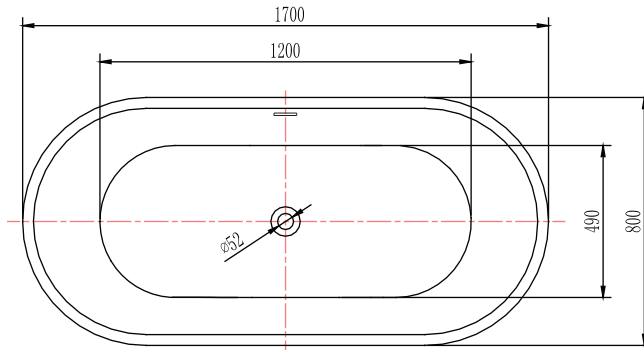

### (Rough-in Dimensions):

安装尺寸图:

(Unit): mm

单位: 毫米

(Size): 1700X800X600

尺寸: 1700X800X600

|                          |   |
|--------------------------|---|
| Item No.<br>品号           | NB25702TW-1K  |
| Capacity<br>容水量          | litres to overflow 240L<br>浴缸最大容水量240升                          |
| Available Color<br>颜色    | Black & White<br>黑白配  |
| Materials<br>材质          | Acrylic<br>亚克力  |
| Shipping Package<br>运输包装 | L(长)1740 X W(宽) 840X H(高) 650mm(1set/1CTN 1个/1箱) G.W(毛重): 58 kg |

Remarks: ND9113C brass pop-up and ND9106N brass tube(L=500mm) included.Add overflow function.

备注: 包含弹跳去水器ND9113C和铜质去水器连接管ND9106N(L=500mm)。添加溢流功能。

INNOCI reserves the right to make changes or modifications on any of its products without advance notice.  
INNOCI 艺耐公司保留不事先通知便改变或修改的权利