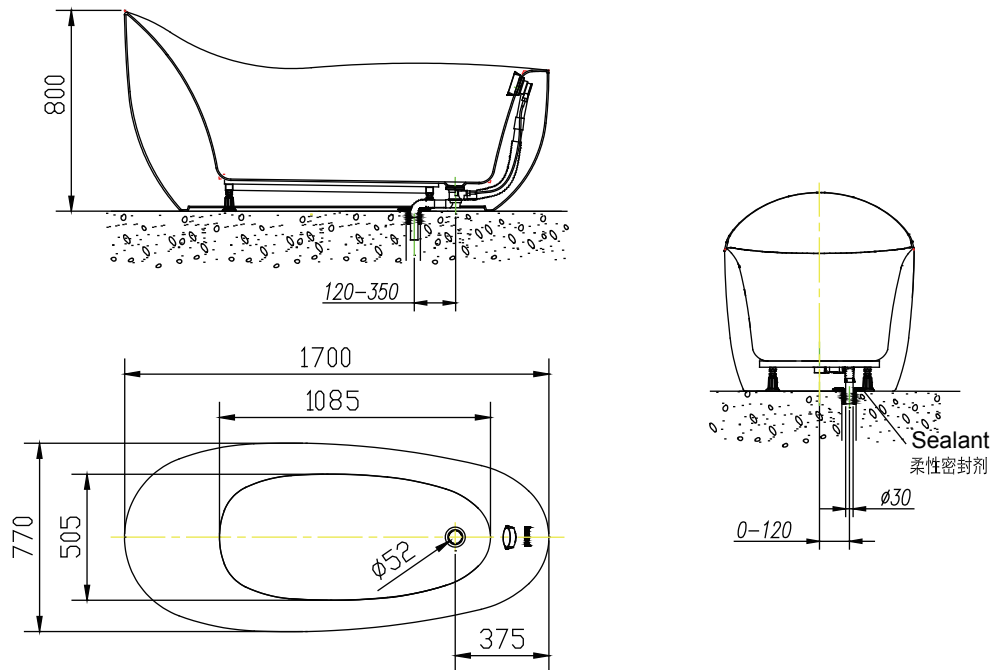

PRODUCT SPECIFICATION 产品规格书

NB25709TW-1W

1.7m Free Standing Bathtub
1.7米独立浴缸

(Rough-in Dimensions):

安装尺寸图:

(Unit): mm

单位: 毫米

(Size): 1700X770X805

尺寸: 1700X770X805

Item No. 品号	NB25709TW-1W
Capacity 容水量	litres to overflow 198L 浴缸最大容水量198升
Available Color 颜色	White 白色
Materials 材质	Acrylic 亚克力
Shipping Package 运输包装	L(长)1820 X W(宽) 875X H(高) 985mm (1set/1CTN 1个/1箱) G.W(毛重) : 61 kg

Remarks: ND9102C brass pop-up (L=700mm) and ND9106N brass tube (L=500mm) included.

备注: 包含铜质去水器ND9102C (L=700mm) 和铜质去水器连接管ND9106N (L=500mm)。

INNOCI reserves the right to make changes or modifications on any of its products without advance notice.
INNOCI 艺耐公司保留不事先通知便改变或修改的权利