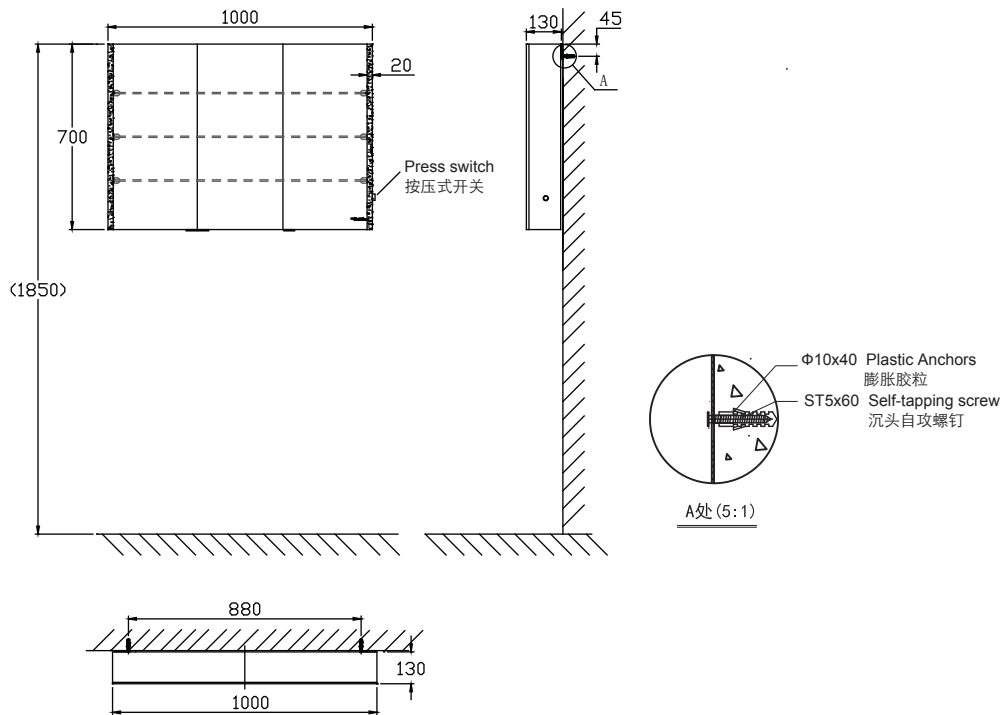

PRODUCT SPECIFICATION 产品规格书

NM210003N-LS

Three-door Mirror Cabinet with
LED and Built-in Shaver Socket
LED方型三门镜柜(内置插座)

(Rough-in Dimensions):

安装尺寸图:

(Unit): mm

单位: 毫米

Size: 1000*700*130mm

尺寸: 1000*700*130mm

Item No. 品号	NM210003N-LS
Available Color 颜色	Metallic Frame 铝合金本色边框
Materials 材质	5mm thickness glass, Aluminum 5mm镜子, 铝合金方管
Shipping Package 运输包装	CTN/Set: 1 CTN M ³ /CTN: 0.27 M ³ G.W/CTN: 28.5 kg 箱/套: 1箱 体积/箱: 0.27 M ³ 毛重/箱: 28.5 kg
Hardware Accessories (hinge) 五金配件(铰链)	"Blum" Cushion hinge Metal Hands "百隆" 缓冲铰链 金属拉手
Certification is introduced 认证介绍 (电器)	CE and IP44certification CE和IP44认证
Function is introduced 功能介绍	LED function Three open the door LED功能 三开门

Remarks: Height-adjustable glass shelf, White light, Voltage: AC220V; Frequency: 50HZ. Press switch

备注: 可调节镜柜内玻璃层高度, 白光光源, 电压: AC220V, 频率: 50HZ. 按压开关

INNOCI reserves the right to make changes or modifications on any of its products without advance notice.