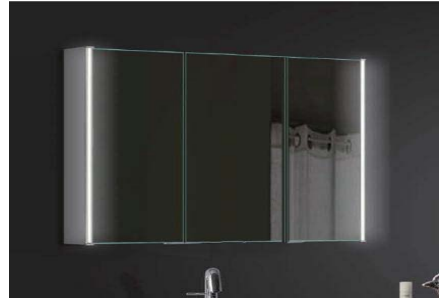

PRODUCT SPECIFICATION 产品规格书

NM210003N-LS

Three-door Mirror Cabinet with
LED and Built-in Shaver Socket
LED方型三门镜柜(内置插座)

(Rough-in Dimensions):

安装尺寸图:

(Unit): mm

单位: 毫米

Size: 1000*700*130mm

尺寸: 1000*700*130mm

Item No. 品号	NM210003N-LS
Available Color 颜色	Metallic Frame 铝合金本色边框
Materials 材质	5mm thickness glass, Aluminum 5mm镜子, 铝合金方管
Shipping Package 运输包装	CTN/Set: 1 CTN M ³ /CTN: 0.27 M ³ G.W/CTN: 28.5 kg 箱/套: 1箱 体积/箱: 0.27 M ³ 毛重/箱: 28.5 kg
Hardware Accessories (hinge) 五金配件(铰链)	"Blum" Cushion hinge Metal Hands "百隆" 缓冲铰链 金属拉手
Certification is introduced 认证介绍 (电器)	CE and IP44certification CE和IP44认证
Function is introduced 功能介绍	LED function Three open the door LED功能 三开门

Remarks: Height-adjustable glass shelf, White light, Voltage: AC220V; Frequency: 50HZ. Press switch

备注: 可调节镜柜内玻璃层高度, 白光光源, 电压: AC220V, 频率: 50HZ. 按压开关

INNOCI reserves the right to make changes or modifications on any of its products without advance notice.