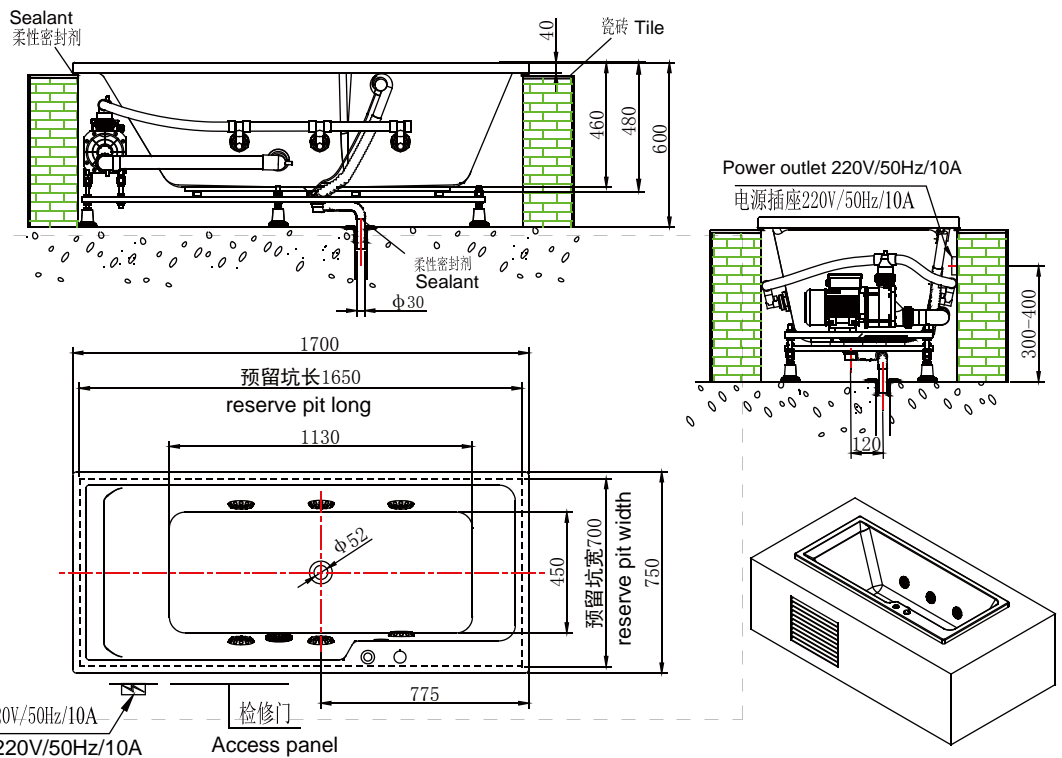

PRODUCT SPECIFICATION 产品规格书

NB25706W-2

1.7m Acrylic Drop-In Massage Bathtub
1.7米亚克力台面按摩浴缸

(Rough-in Dimensions):

安装尺寸图:

(Unit): mm

单位: 毫米

(Size): 1700X750X600

尺寸: 1700X750X600

Item No. 品号	NB25706W-2
Capacity 容水量	litres to overflow 210L 浴缸最大容水量210升
Available Color 颜色	White 白色
Materials 材质	Acrylic 亚克力
Shipping Package 运输包装	L(长) 1830 X W(宽) 880X H(高) 790mm (1set/1CTN 1个/1箱) G.W(毛重):77kg
Remarks: Included with Waste & Overflow ND9102C(L=700mm)and ND9106N(L=500mm), Water jet 6pcs, 1HP Water Pump 1pc,Air Jet Control 1pc,Air Pressure Control 1pc.	
备注: 包含ND9102C (L=700mm) 浴缸去水器及去水器连接管ND9106N(L=500mm), 白色大按摩喷头6个, 1HP水泵1台, 欧式空气开关1套, 气压调节开关1套。	