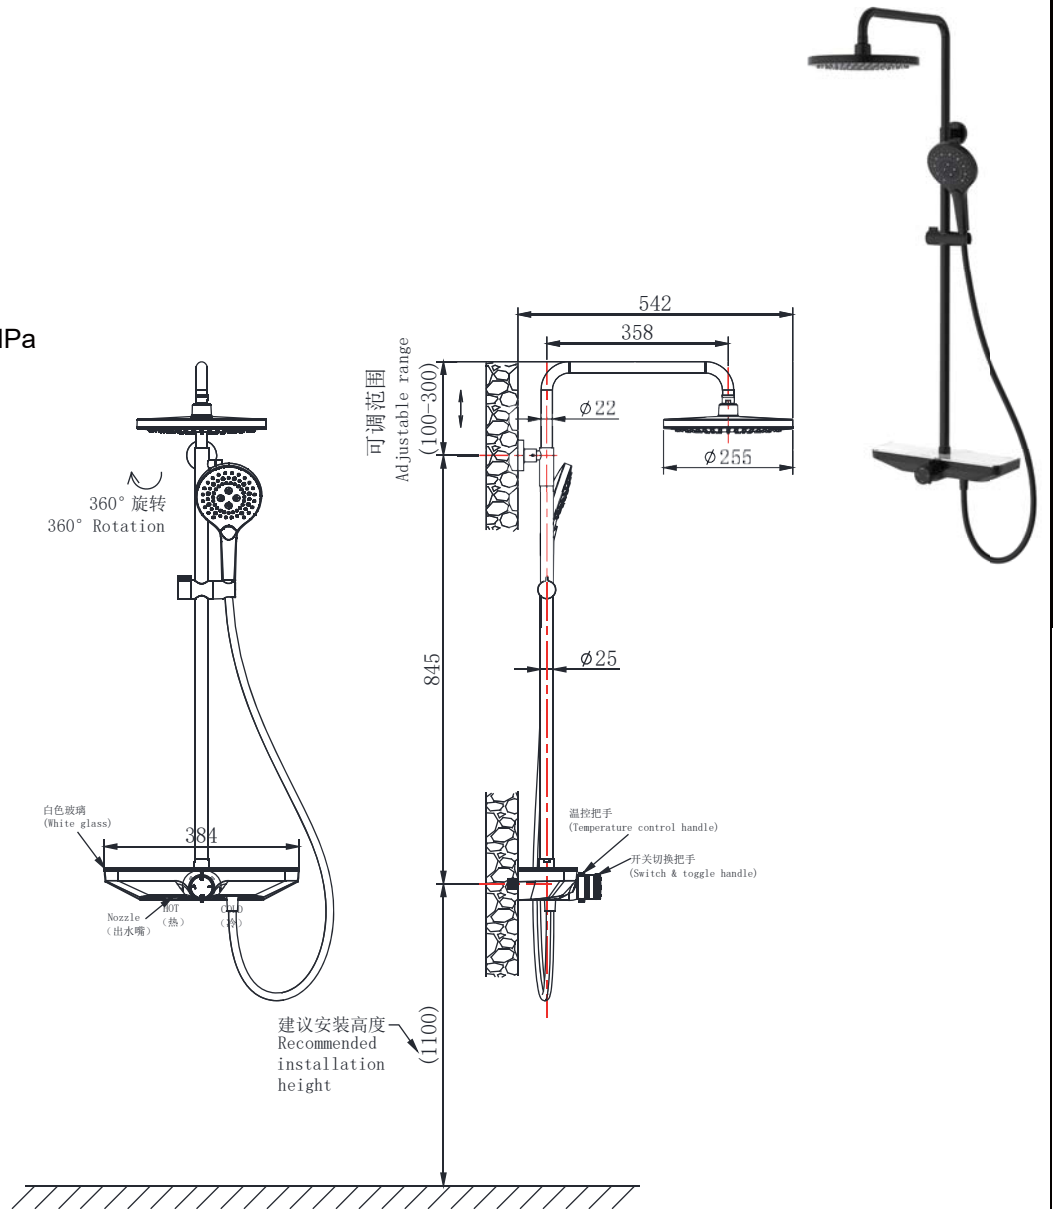

PRODUCT SPECIFICATION 产品规格书

ND2247K

Shower Column Set

淋浴柱组合

(Rough-in Dimensions):

安装尺寸图:

(Unit): mm

单位: 毫米

Pressure range: 0.1-0.5MPa

水压范围: 0.1-0.5MPa

Best to use: 0.3MPa

最优水压: 0.3MPa

Item No. 品号	ND2247K		
Available Color 颜色	Black 黑色		
Materials 材质	Main part:ABS+PPA 主体: ABS+PPA	Water pipe:SUS 升降管: 不锈钢	
Cartridge 阀芯	Temperature & Switching cartridge 同轴混合切换阀芯		
Aerator 起泡器	Ordinary 普通		
Shipping Package 运输包装	Set/CTN: 3 Set 套/箱: 3套	M ³ /CTN: 0.17 M ³ 体积/箱: 0.17 M ³	G.W/CTN: 13.2 kg 毛重/箱: 13.2 kg

Remarks: Including faucet body, Standard 10" ABS shower head, 3-function hand held shower (ABS) and 1.5m PVC shower hose; 0.1MPa±0.02MPa : Outlet: 7.8 L/min, Hand-held shower: 8.2L/min, Shower head: 9.3 L/min..

备注: 含龙头主体, 标配三功能手握花洒 (ABS), 10寸顶花洒 (ABS), L=1500mm 黑色软管 (PVC); 动态水压0.1MPa±0.02MPa: 出水嘴: 7.8 L/min, 手持: 8.2 L/min, 顶喷: 9.3 L/min。

INNOCI reserves the right to make changes or modifications on any of its products without advance notice.