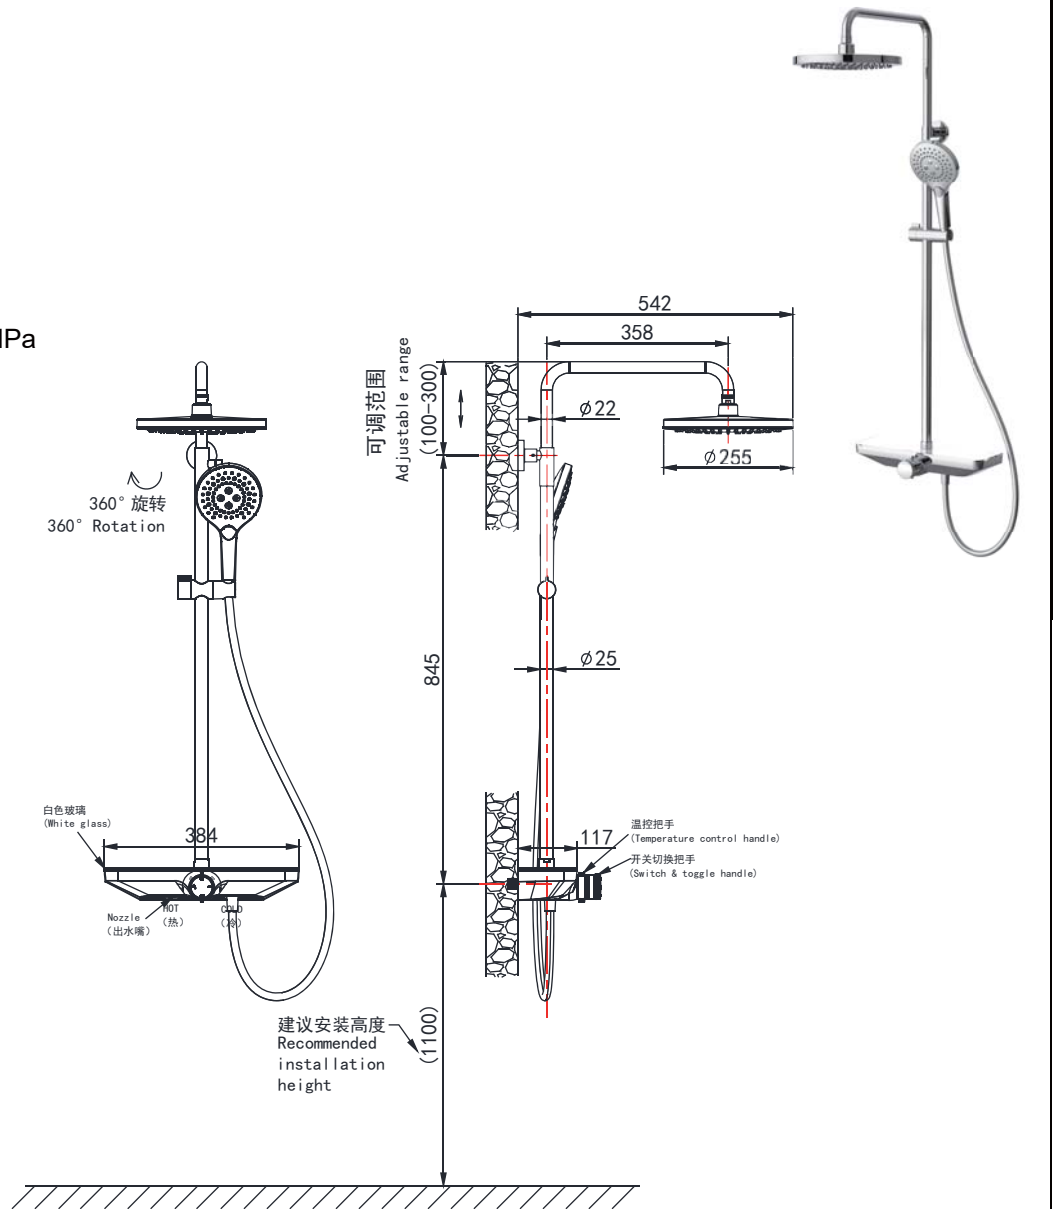

## ND2247C

Shower Column Set

淋浴柱组合

(Rough-in Dimensions):

安装尺寸图:

(Unit): mm

单位: 毫米

Pressure range: 0.1-0.5MPa

水压范围: 0.1-0.5MPa

Best to use: 0.3MPa

最优水压: 0.3MPa

Item No. 品号	ND2247C		
Available Color 颜色	Chrome 铬色		
Materials 材质	Main part:ABS+PPA 主体: ABS+PPA	Water pipe:SUS 升降管: 不锈钢	
Cartridge 阀芯	Temperature & Switching cartridge 同轴混合切换阀芯		
Aerator 起泡器	Ordinary 普通		
Shipping Package 运输包装	Set/CTN: 3 Set 套/箱: 3套	M <sup>3</sup> /CTN: 0.17 M <sup>3</sup> 体积/箱: 0.17 M <sup>3</sup>	G.W/CTN: 13.2 kg 毛重/箱: 13.2 kg

Remarks: Including faucet body, Standard 10" ABS shower head, 3-function hand held shower (ABS) and 1.5m PVC shower hose; 0.1MPa±0.02MPa : Outlet: 7.8 L/min, Hand-held shower: 8.2L/min, Shower head: 9.3 L/min..

备注: 含龙头主体, 标配三功能手握花洒 (ABS), 10寸顶花洒 (ABS), L=1500mm 银色软管 (PVC); 动态水压0.1MPa±0.02MPa; 出水嘴: 7.8 L/min, 手持: 8.2 L/min, 顶喷: 9.3 L/min。

INNOCI reserves the right to make changes or modifications on any of its products without advance notice.