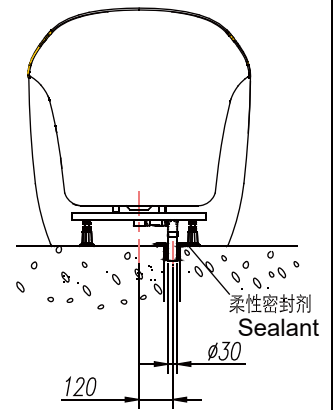

PRODUCT SPECIFICATION 产品规格书

NB25802TW-1W

1.8m Free Standing Bathtub
1.8米独立浴缸

(Rough-in Dimensions):

安装尺寸图:

(Unit): mm

单位: 毫米

(Size): 1800X800X850

尺寸: 1800X800X850

Item No. 品号	NB25802TW-1W
Capacity 容水量	Safety volume : 217L 浴缸安全容水量: 217升
Available Color 颜色	White 白色
Materials 材质	Acrylic 亚克力
Shipping Package 运输包装	L(长)1840 X W(宽) 850X H(高) 880mm(1set/1CTN 1个/1箱) G.W(毛重) : 70 kg

Remarks: ND9102C brass pop-up (L=700mm) and ND9106N brass tube (L=500mm) included .

备注: 包含铜质去水器ND9102C (L=700mm) 和铜质去水器连接管ND9106N (L=500mm) 。

INNOCI reserves the right to make changes or modifications on any of its products without advance notice.
INNOCI 艺耐公司保留不事先通知便改变或修改的权利