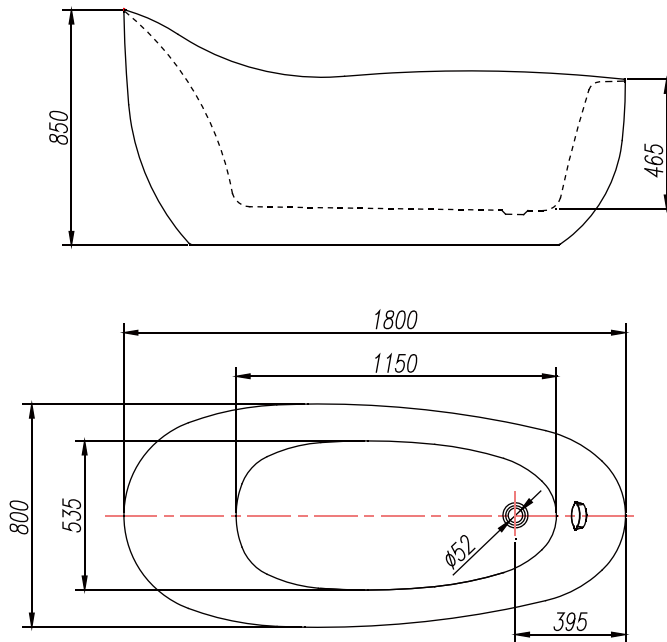

PRODUCT SPECIFICATION 产品规格书

NB25802TW-1W

1.8m Free Standing Bathtub
1.8米独立浴缸

(Rough-in Dimensions):

安装尺寸图:

(Unit): mm

单位: 毫米

(Size): 1800X800X850

尺寸: 1800X800X850

Item No. 品号	NB25802TW-1W
Capacity 容水量	Safety volume : 217L 浴缸安全容水量: 217升
Available Color 颜色	White 白色
Materials 材质	Acrylic 亚克力
Shipping Package 运输包装	L(长)1840 X W(宽) 850X H(高) 880mm(1set/1CTN 1个/1箱) G.W(毛重) : 70 kg

Remarks: ND9102C brass pop-up (L=700mm) and ND9106N brass tube (L=500mm) included .

备注: 包含铜质去水器ND9102C (L=700mm) 和铜质去水器连接管ND9106N (L=500mm) 。

INNOCI reserves the right to make changes or modifications on any of its products without advance notice.
INNOCI 艺耐公司保留不事先通知便改变或修改的权利