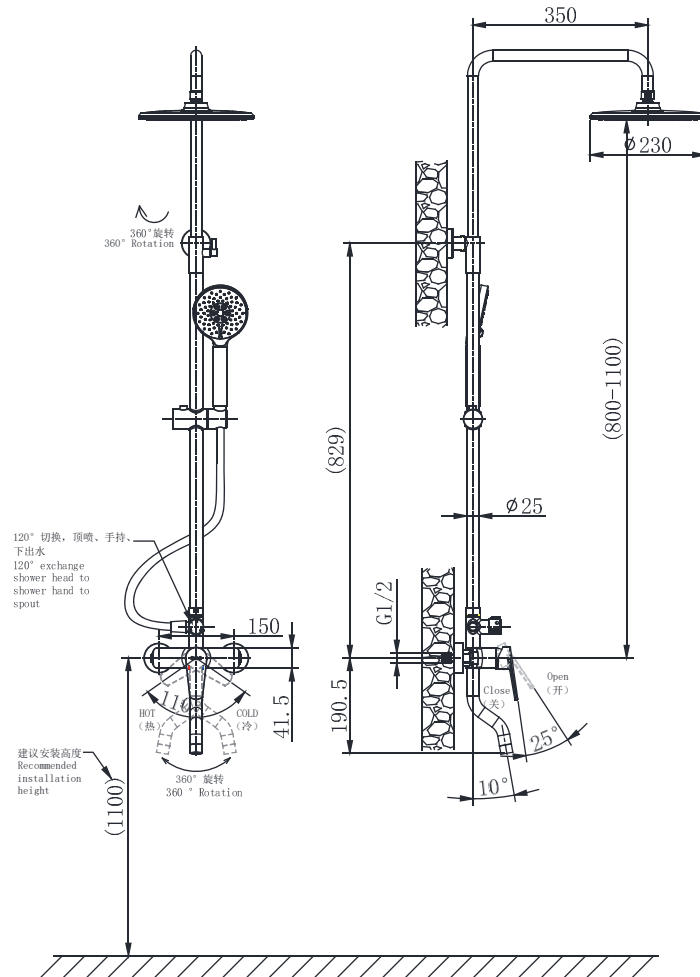

PRODUCT SPECIFICATION 产品规格书

ND2250C

Shower Column Set

淋浴柱组合

(Rough-in Dimensions):

安装尺寸图:

(Unit): mm

单位: 毫米

Pressure range: 0.1-0.5MPa

水压范围: 0.1-0.5MPa

Best to use: 0.3MPa

最优水压: 0.3MPa

Item No. 品号	ND2250C		
Available Color 颜色	Chrome 铬色		
Materials 材质	Main part:Brass 主体: 黄铜	Water pipe:SUS 升降管: 不锈钢	
Cartridge 阀芯	Φ35ceramic cartridge Φ35陶瓷阀芯		
Aerator 起泡器	Ordinary 普通		
Shipping Package 运输包装	Set/CTN: 3 Set 套/箱: 3套	M ³ /CTN: 0.16 M ³ 体积/箱: 0.16 M ³	G.W/CTN: 10.5 kg 毛重/箱: 10.5 kg

Remarks: Including faucet body, Standard 9" ABS shower head, 3-function hand held shower (ABS) and 1.5m PVC shower hose. 0.1MPa±0.02MPa : Outlet: 6.52L/min, Hand-held shower: 4.7L/min, Shower head: 5.05 L/min.

备注: 含龙头主体, 标配三功能手握花洒(ABS), 9寸顶花洒(ABS), L=1500mm 银色软管(PVC); 动态水压0.1MPa±0.02MPa; 出水嘴: 6.52L/min, 手持: 4.7L/min, 顶喷: 5.05L/min。

INNOCI reserves the right to make changes or modifications on any of its products without advance notice.
INNOCI 艺耐公司保留不事先通知便改变或修改的权利