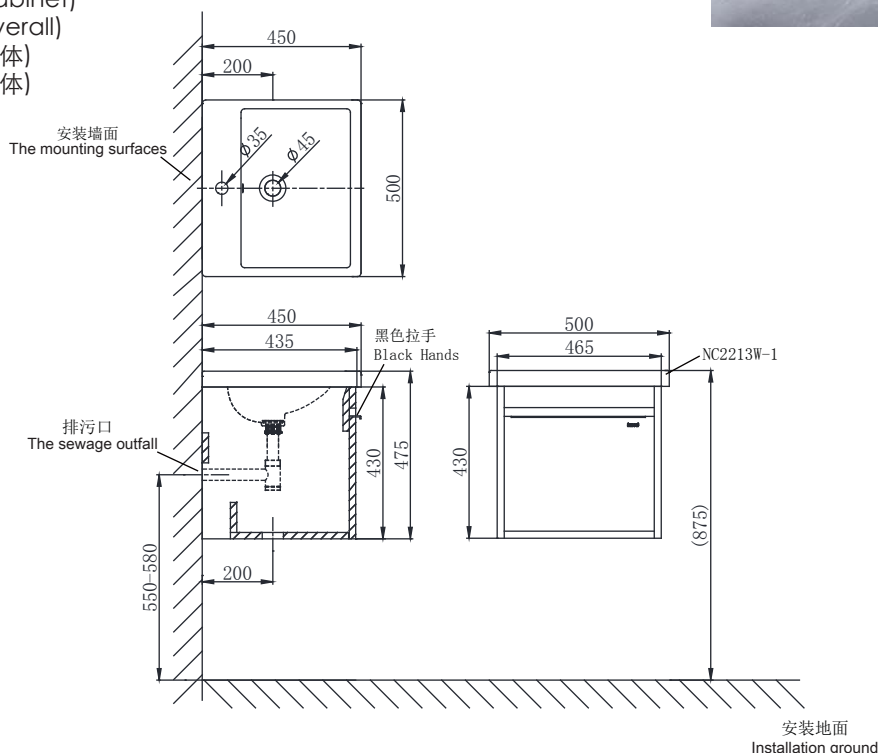

PRODUCT SPECIFICATION 产品规格书

NM44703Y+NC2213W-1

50CM Wall-hung Vanity
50公分挂墙浴室柜

(Rough-in Dimensions):

安装尺寸图:

(Unit): mm

单位:毫米

Size: 465*433*430MM(cabinet)

500*450*475MM(overall)

尺寸: 465*433*430MM(柜体)

500*450*475MM(整体)

Item No. 品号	NM44703Y (Cabinet 柜体) +NC2213W-1 (Basin 盆)
Available Color 颜色	NM44703Y (Classical red oak古典红橡色) +NC2213W-1(White 白色)
Materials 材质	NM44703Y(Plywood 多层实木) +NC2213W-1 (Vitreous China 陶瓷)
Shipping Package 运输包装	CTN/Set: 1 CTN M3/CTN: 0.11 M3 G.W/CTN: 10.5kg 箱/套: 1 箱 体积/箱:0.11 M3 毛重/箱: 10.5kg
Hardware Accessories 五金配件	SUS304 quick release soft closing door hinges 304快拆缓冲门铰链
Structure of the way 结构方式	Single door 单开门
Remarks: Faucet and drainage not included. Free selection of NP12206K and NP12208KandNP12205K metal feet 备注: 不含龙头和排杆, 自由选配NP12206K和NP12208K和NP12205K金属脚	