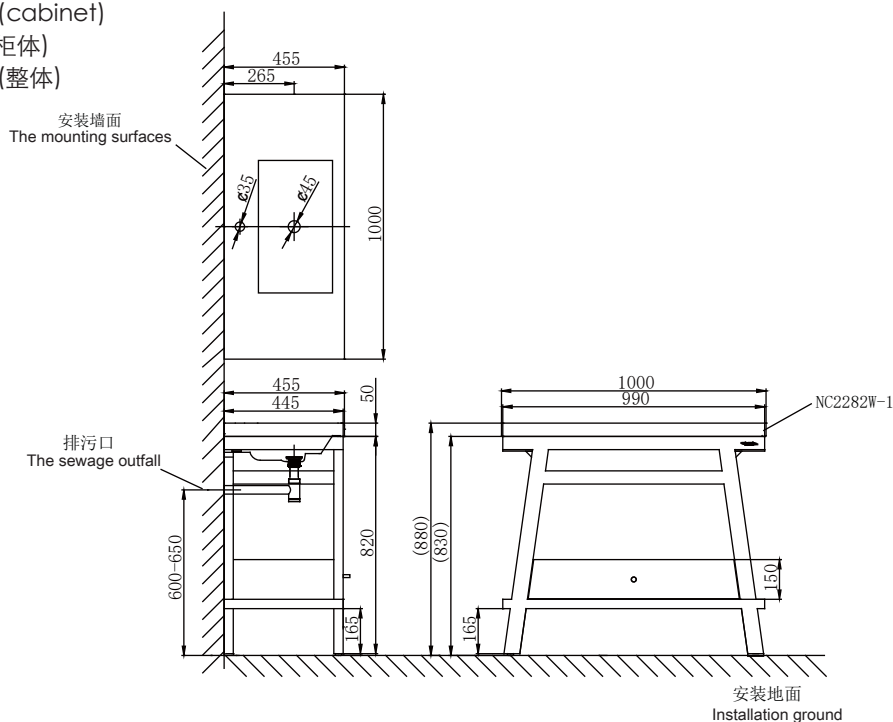

PRODUCT SPECIFICATION 产品规格书

NM39901Y+NC2282W-1

100CM Floor Standing Vanity
100公分落地浴室柜

(Rough-in Dimensions):

安装尺寸图:

(Unit): mm

单位: 毫米

Size: 990*445*830mm(cabinet)

1000*450*880mm(cabinet)

尺寸: 990*445*830mm(柜体)

1000*450*880mm(整体)

Item No. 品号	NM39901Y (Cabinet 柜体) +NC2282W-1 (Basin 盆)	
Available Color 颜色	NM39901Y(Wood color 原木色) NC2282W-1 (White 白色)	
Materials 材质	NM39901Y(Bend willow 水曲柳) NC2282W-1 (Vitreous China)	
Shipping Package 运输包装	CTN/Set: 1 CTN	M3/CTN: 0.46 M3 G.W/CTN: 28.5kg 箱/套: 1 箱 体积/箱: 0.46 M3 毛重/箱: 28.5kg
Hardware Accessories 五金配件	"Blum" soft closing tracks "百隆" 缓冲导轨	Black handle 黑色拉手
Structure of the way 结构方式	Single drawer 单抽屉	
Remarks: Faucet and drainage not included. 备注: 不含龙头和排杆,		