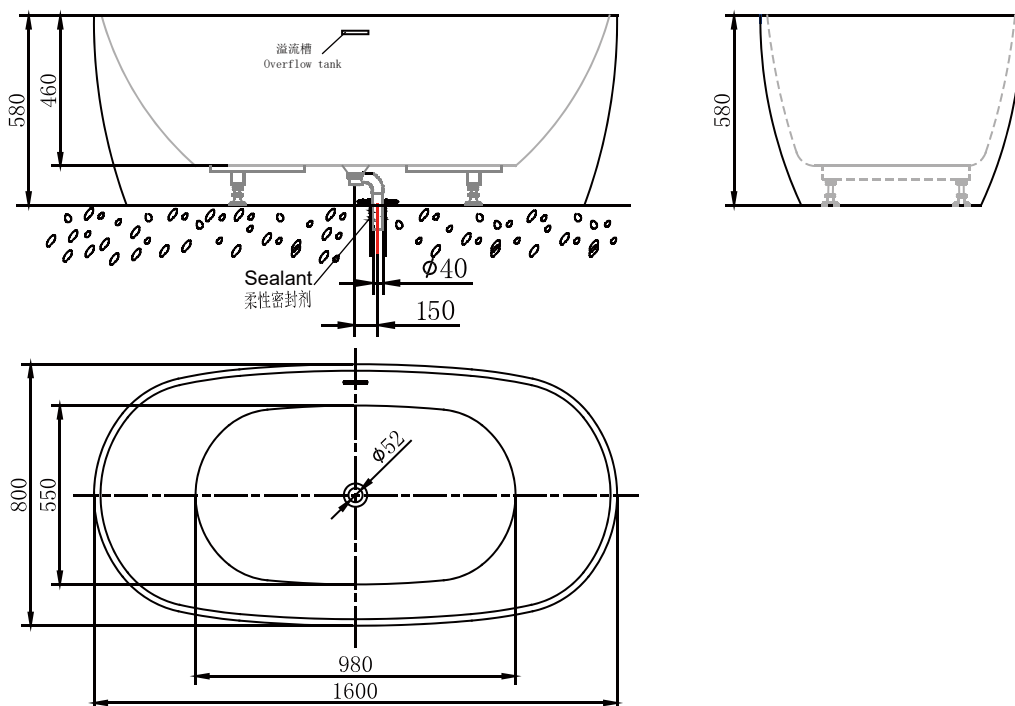

PRODUCT SPECIFICATION 产品规格书

NB25604A-1

1.6m Free Standing Bathtub (Grey)
1.6米独立浴缸 (亮光灰)

(Rough-in Dimensions):

安装尺寸图:

(Unit): mm

单位: 毫米

(Size): 1600X800X580

尺寸: 1600X800X580

Item No. 品号	NB25604A-1
Capacity 容水量	Safety volume:274L 浴缸安全容水量:274升
Available Color 颜色	Grey 亮光灰
Materials 材质	Acrylic 亚克力
Shipping Package 运输包装	浴缸包装 (蜂窝纸箱): (长)1650 X (宽) 850X (高) 630mm 1个/1箱 毛重: 48 kg Bathtub Package(Honeycomb carton): (L):1650 X (W)850X(H)630mm 1set/1CTN G.W: 48 kg

Remarks: With overflow function, Contains black copper bouncing water dispensers, black overflow grooves and plastic sewage pipes. (L=400-1000mm)

备注: 带溢流功能, 包含黑色铜质弹跳去水器, 黑色溢流槽装饰条和塑料排污管 (L=400-1000mm)。

INNOCI reserves the right to make changes or modifications on any of its products without advance notice.
INNOCI 艺耐公司保留不事先通知便改变或修改的权利