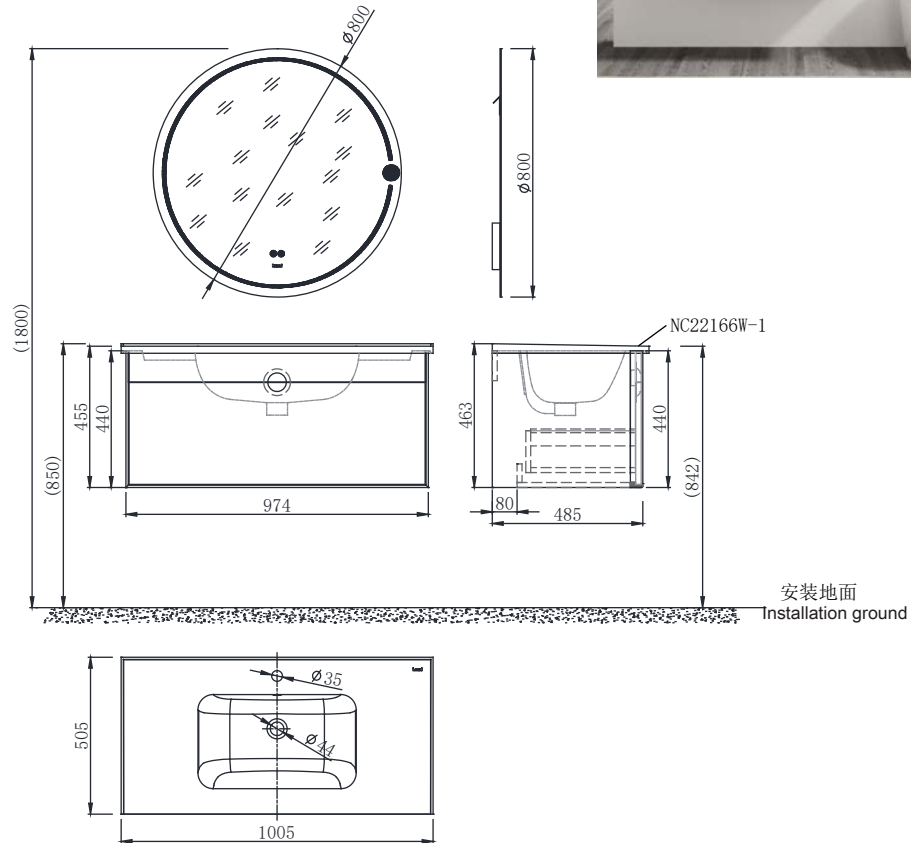

PRODUCT SPECIFICATION 产品规格书

NM41018A-A+NM18018N-L+NC22166W-1

100CM Wall-hung Vanity
100公分挂墙浴室柜

(Rough-in Dimensions):

安装尺寸图:

(Unit): mm

单位: 毫米

Size: 974*485*440MM(cabinet)

1005*505*463MM(overall)

Ø800MM(Mirror)

尺寸: 974*485*440MM (柜体)

1005*505*463MM(整体)

Ø800MM(镜子)

Item No. 品号	NM41018A-A(Cabinet 柜体)+NM18018N-L(Mirror 镜子)+NC22166W-1(Basin 盆)		
Available Color 颜色	NM41018A-A(Gray 伦敦灰)+NM18018N-L(Green mirror环保镜)+NC22166W-1(White 白色)		
Materials 材质	NM41018A-A(Plywood 多层实木)NM18018N-L(Glass 玻璃) NC22166W-1(Vitreous China 陶瓷)		
Shipping Package 运输包装	CTN/Set: 1 CTN 箱/套: 1 箱	M3/CTN: 0.25 M3 体积/箱: 0.25 M3	G.W/CTN: 21.5 kg (Cabinet) 毛重/箱: 21.5 kg (柜体)
	CTN/Set: 1 CTN 箱/套: 1 箱	M3/CTN: 0.08 M3 体积/箱: 0.08M3	G.W/CTN: 10.2 kg (Mirrors) 毛重/箱: 10.2 kg (镜子)
Hardware Accessories 五金配件	"kubo" soft closing tracks "库博"缓冲导轨		
Structure of the way 结构方式	Single Drawer (cabinet) 单抽 (柜体)		

Remarks: Main cabinet contains sewage pipe , Smart mirror (touch switch, anti-fog, three-tone light).

备注: 主柜含排污管, 智能镜 (触摸开关, 带防雾, 三色调光);

INNOCI reserves the right to make changes or modifications on any of its products without advance notice.