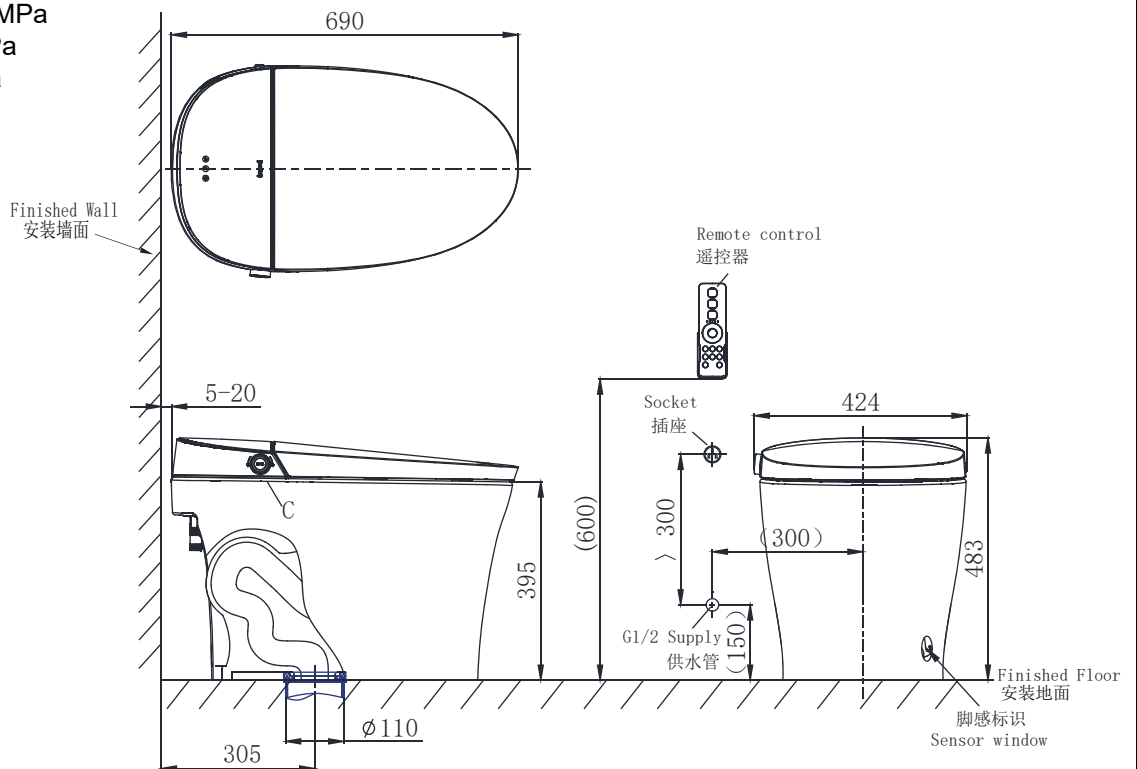

PRODUCT SPECIFICATION 产品规格书

NC2181W-3B

Intelligent One-Piece Toilet

一体智能座便器

(Rough-in Dimensions):

安装尺寸图:

(Unit): mm

单位: 毫米

690X424X483mm

Pressure range: 0.1-0.5MPa

水压范围: 0.1-0.5MPa

Best to use: 0.3MPa

最优水压: 0.3MPa

Item No. 品号	NC2181W-3B
Available Color 颜色	White 白色
Materials 材质	Vitreous China 陶瓷
Flush System 冲水系统	Siphon 虹吸
Flush Amount 冲水量	Half Flush: 4.2L, Full Flush: 6L 半冲: 4.2L, 全冲: 6L
Seat & Cover 盖板	PP Soft Closing PP缓降盖板
Shipping Package 运输包装	长(L) 780 X宽(W) 495 X高(H) 585 mm, 毛重(G.W): 43.5 kg
<p>备注: 坑距: 305mm, 电压: 220V/50Hz. 功能介绍: 臀洗、妇洗、移动清洗、水温可调、水压可调、位置可调、喷头自洁、夜灯、节能、静音模式、座圈加热、座温可调、烘干、除臭、风温可调、脚感冲水、离座冲洗、停电冲水、多功能遥控器。</p> <p>Remarks: Rough-In: 305mm, Voltage: 220V / 50Hz. Function intro: General / Bidet / Reciprocating cleaning / Water temperature adjustment / Water pressure adjustment / Position adjustment / Nozzle self cleaning / Soft lighting / Energy-saving / Silent / Seat temp / Seat temperature adjustment / Dry / Deodorization / Air temperature adjustment / Foot sensation Flush / Intelligent Flush / Non-electric flushing / Remote control .</p>	