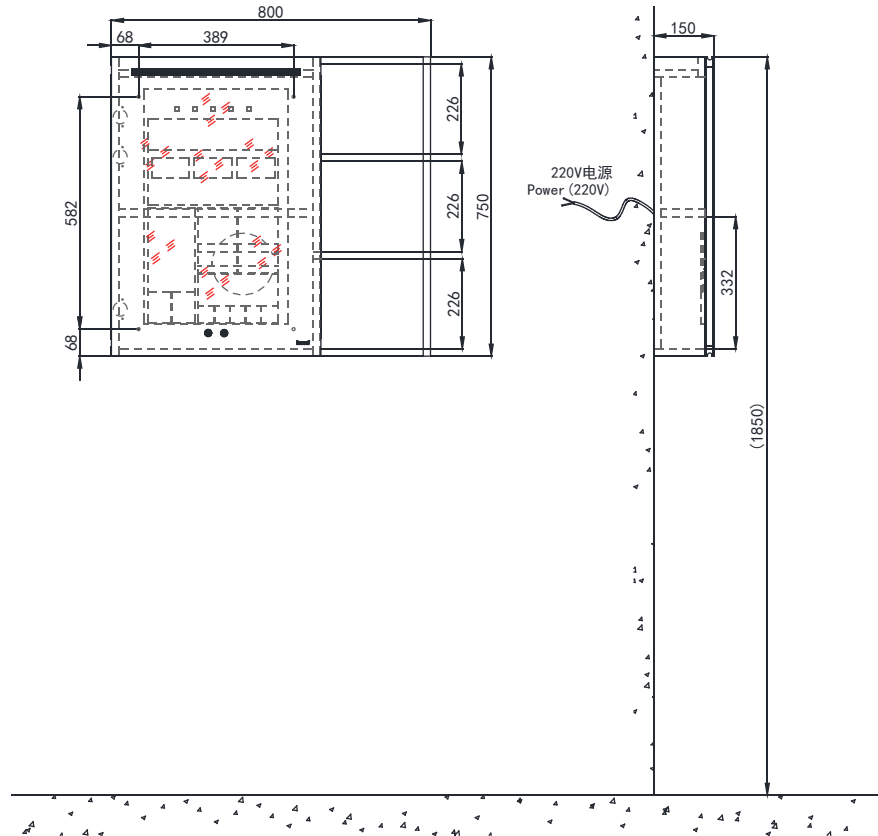

PRODUCT SPECIFICATION 产品规格书

NM28010B1-L

One-door Mirror Cabinet with LED

LED方型单门镜柜

(Rough-in Dimensions):

安装尺寸图:

(Unit): mm

单位: 毫米

Size: 800*750*150mm

尺寸: 800*750*150mm

Item No. 品号	NM28010B1-L		
Available Color 颜色	Senior grey 高级灰		
Materials 材质	SPC Honeycomb aluminum plate+Glass SPC蜂窝铝板+玻璃		
Shipping Package 运输包装	CTN/Set: 1 CTN 箱/套: 1 箱	M ³ /CTN: 0.158 M ³ 体积/箱: 0.158 M ³	G.W/CTN: 19.8 kg 毛重/箱: 19.8 kg
Hardware Accessories 五金配件	SUS304 Soft closing quick-release door hinges SUS304快拆门铰链		
Certification is introduced 认证介绍 (电器)	IP44certification IP44认证		
Function is introduced 功能介绍	LED function LED功能	Touch switch 触摸开关	Anti-fog mirror 防雾
Remarks: Installation screw accessories/built-in storage rack included, Can be three-color light, light sources are 3000K/4500K/6000K; AC220V/50HZ. 备注: 含安装螺丝配件、内置置物架, 可三色调光, 光源分别是3000K/4500K/6000K, 电压: AC220V, 频率: 50HZ.			