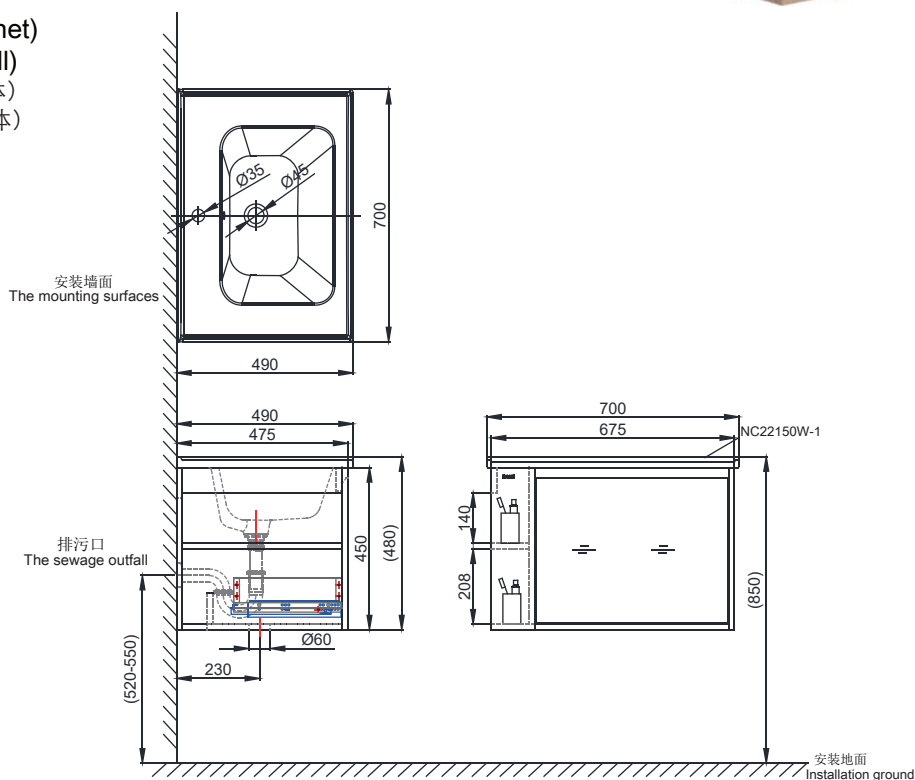

## NM47013X-L +NC22150W-1

70CM Wall-hung Vanity  
70公分挂墙浴室柜

**(Rough-in Dimensions):**

安装尺寸图:

(Unit): mm

单位: 毫米

Size: 675\*475\*450MM (Cabinet)

700\*490\*480MM (Overall)

尺寸: 675\*475\*450MM (柜体)

700\*490\*480MM (整体)

|  |  |
|--|--|
| Item No.<br>品号   | NM47013X-L ( Cabinet 柜体 ) +NC22150W-1 ( Basin 盆 )  |
| Available Color<br>颜色  | NM47013X-L ( Light wood grain 浅木纹 ) +NC22150W-1 ( White 白色 )   |
| Materials<br>材质  | NM47013X-L ( Plywood 多层实木 ) +NC22150W-1 ( Vitreous China 陶瓷 )  |
| Shipping Package<br>运输包装   | CTN/Set: 1 CTN    M3/CTN: 0.2 M3    G.W/CTN: 18.5kg (Cabinet)<br>箱/套: 1 箱    体积/箱: 0.2 M3    毛重/箱: 18.5kg (柜体) |
| Hardware Accessories<br>五金配件   | "DTC" soft closing tracks<br>"DTC" 缓冲导轨  |
| Structure of the way<br>结构方式   | Single draw + Empty Space (Cabinet)<br>单抽 + 侧空格 (柜体)   |
| Remarks: Including mounting screw package. Faucet and drainage not included.<br>备注: 含安装螺丝包; 不含龙头和排杆; |  |