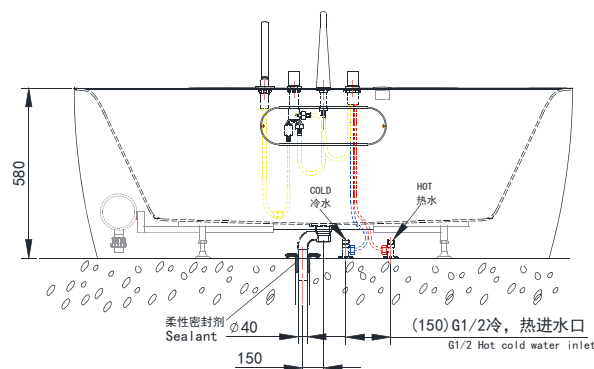

PRODUCT SPECIFICATION 产品规格书

NB25714W-6D1

1.7m Free Standing Bubble Massage
Bathtub (White)

1.7米独立泡泡按摩浴缸 (亮光白)

(Rough-in Dimensions):

安装尺寸图:

(Unit): mm

单位: 毫米

(Size): 1700X800X580

尺寸: 1700X800X580

Item No. 品号	NB25714W-6D1
Capacity 容水量	Safety volume:285L 浴缸安全容水量:285升
Available Color 颜色	White 亮光白色
Materials 材质	Acrylic 亚克力
Shipping Package 运输包装	浴缸包装 (蜂窝纸箱) : (长)1780 X (宽) 880X (高) 690mm 1个/1箱 毛重: 62 kg Bathtub Package(Honeycomb carton): (L):1780 X (W)880X(H)690mm 1set/1CTN G.W: 62 kg

Remarks: With overflow function, Contains chrome copper press bath drain, chrome overflow grooves, plastic drain pipe (L=400-1000mm),NF52394C-4 4-pc Windespread Bath Faucet. Function: Bubble massage, colorful ambient light, voltage: AC 220V.

备 注: 带溢流功能, 包含铬色铜质弹跳去水器, 铬色溢流槽装饰条和塑料排污管(L=400-1000mm), NF52394C-4四件式浴缸龙头1套; 功能: 气泡按摩, 七彩氛围灯, 电压: 交流220V。

INNOCI reserves the right to make changes or modifications on any of its products without advance notice.