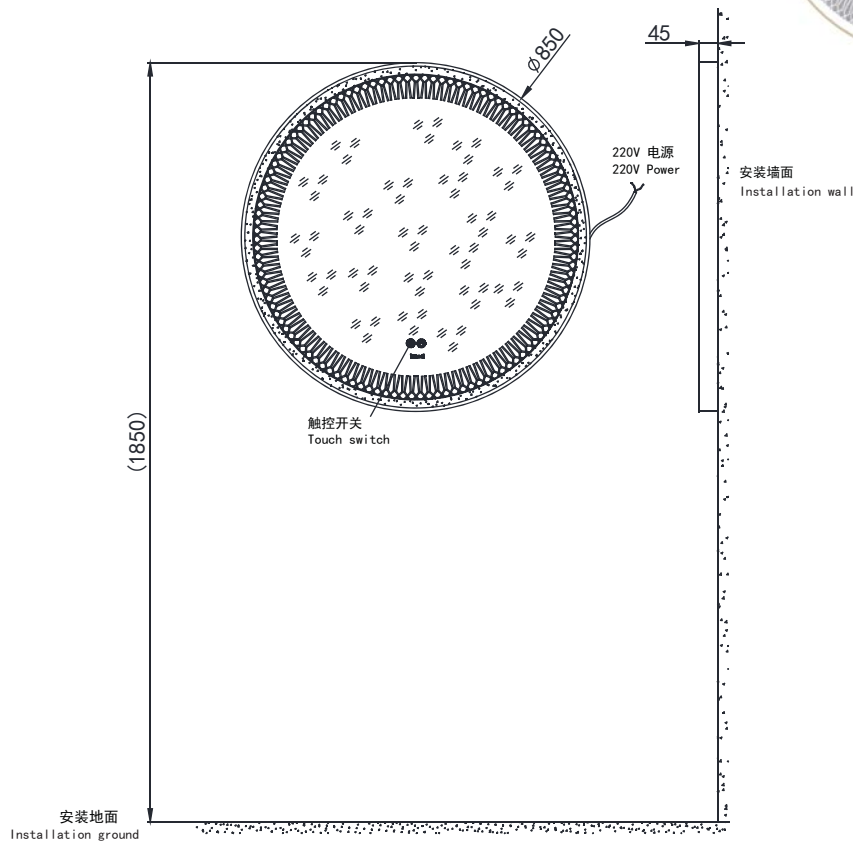

PRODUCT SPECIFICATION 产品规格书

NM18538BG-L

Mirror with LED
LED镜

(Rough-in Dimensions):

安装尺寸图:

(Unit): mm

单位: 毫米

Size: Ø850*45mm

尺寸: Ø850*45mm

Item No. 品号	NM18538BG-L		
Available Color 颜色	Gold Sand 流沙金		
Materials 材质	Aluminum alloy+Glass 铝合金+玻璃		
Shipping Package 运输包装	CTN/Set : 1 CTN 箱/套: 1 箱	M3/CTN: 0.07 M3 体积/箱: 0.07 M3	G.W/CTN: 9.5 kg 毛重/箱: 9.5 kg
Hardware Accessories 五金配件	<input checked="" type="checkbox"/>		
Certification is introduced 认证介绍 (电器)	IP44 Certification IP44认证		
Function is introduced 功能介绍	LED Function LED功能	Anti-fog Mirror 防雾	