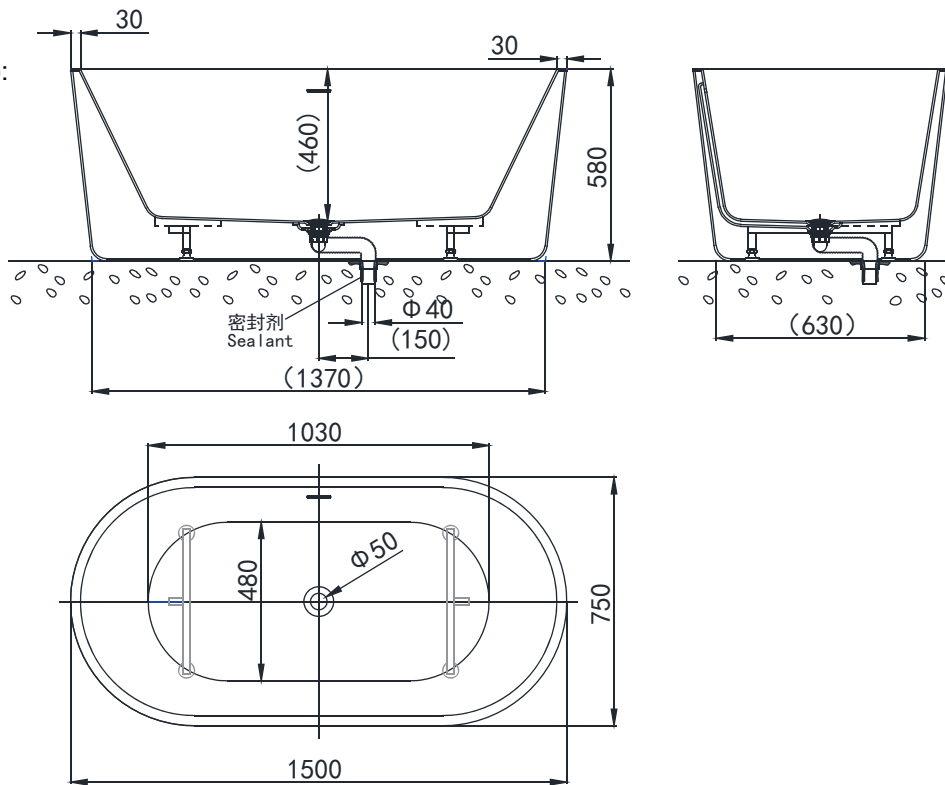

PRODUCT SPECIFICATION 产品规格书

NB25508TW-1W

1.5m Acrylic Free Standing Bathtub
1.5米亚克力独立浴缸

(Rough-in Dimensions):

安装尺寸图:

(Unit): mm

单位: 毫米

(Size): 1500X750X580

尺寸: 1500X750X580

Item No. 品号	NB25508TW-1W
Capacity 容水量	Safety volume: 210L 浴缸安全容水量: 210升
Available Color 颜色	White 白色
Materials 材质	Acrylic 亚克力
Shipping Package 运输包装	L(长)1510 X W(宽) 760X H(高) 590mm(Corrugated carton:1set/1CTN 七层纸箱:1个/1箱) G.W(毛重) : 40 kg

Remarks: With overflow function, Contains chrome copper bouncing water dispensers, chrome overflow grooves and plastic sewage pipes(L=400-1000mm).

备注: 带溢流功能, 包含铬色铜质弹跳去水器, 铬色溢流槽装饰条和塑料排污管(L=400-1000mm)。

INNOCI reserves the right to make changes or modifications on any of its products without advance notice.
INNOCI 艺耐公司保留不事先通知便改变或修改的权利