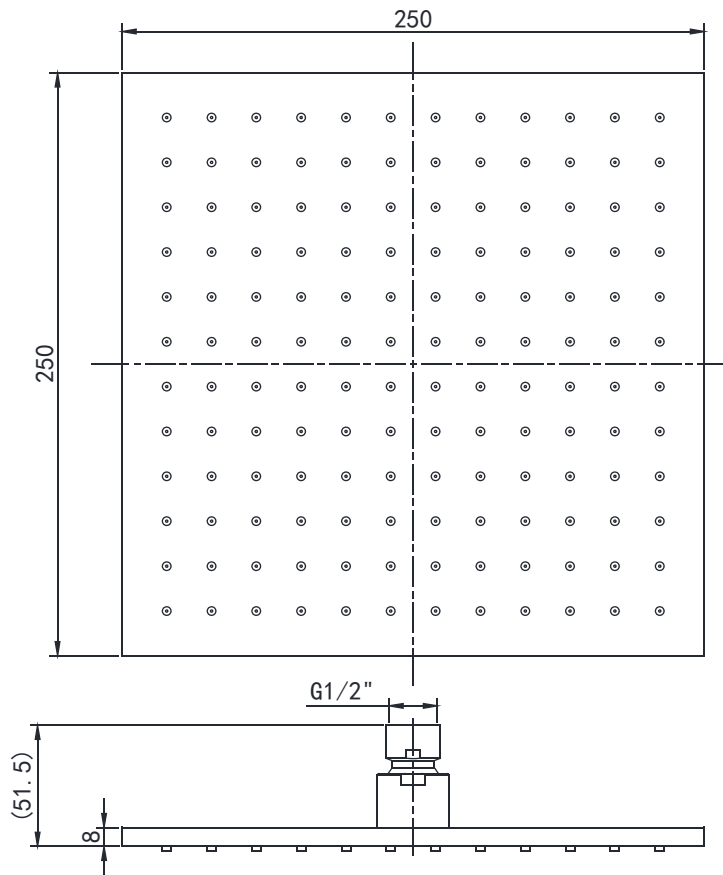

(Rough-in Dimensions):

安装尺寸图:

(Unit): mm

单位: 毫米

Pressure range: 0.1-0.5MPa

水压范围: 0.1-0.5MPa

Best to use: 0.3MPa

最优水压: 0.3MPa