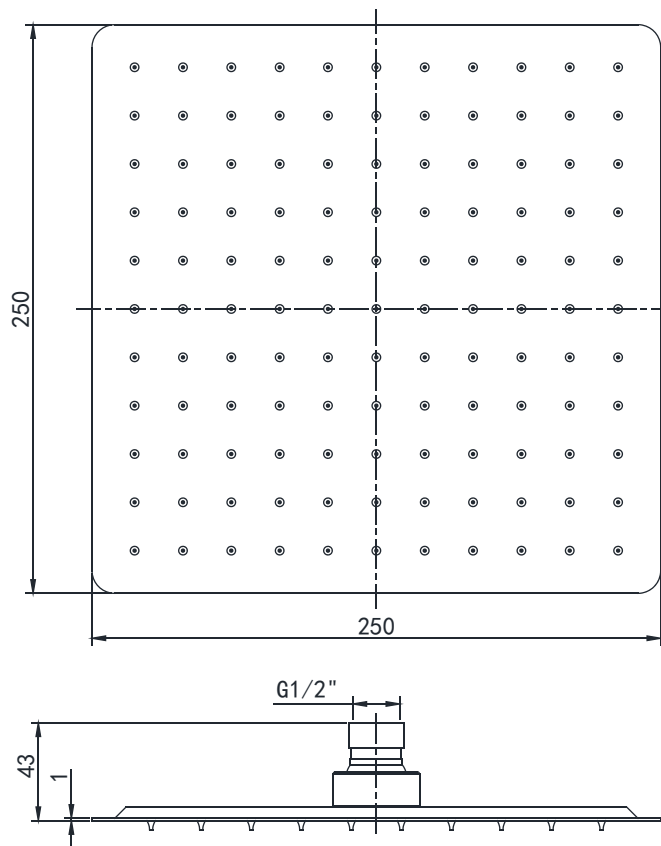

PRODUCT SPECIFICATION 产品规格书

NP7105C

10" Rectangular Shower Head

10" 方型顶花洒

(Rough-in Dimensions):

安装尺寸图:

(Unit): mm

单位: 毫米

Item No. 品号	NP7105C		
Available Color 颜色	Chrome 铬色		
Materials 材质	SUS304 304不锈钢		
Shipping Package 运输包装	Set/CTN: 24 Set 套/箱: 24 套	M ³ /CTN: 0.1 M ³ 体积/箱: 0.1 M ³	G.W/CTN: 23.8 kg 毛重/箱: 23.8 kg

Remarks: With self-cleaning rubber tip (Size: 250x250mm), Without square wall shower arm.

备注: 自洁胶头 (尺寸: 250x250mm), 不包含顶花洒弯管。

INNOCI reserves the right to make changes or modifications on any of its products without advance notice.

INNOCI 艺耐公司保留不事先通知便改变或修改的权利

innoci

Innoci Sanitary ware Co., Ltd
www.innoci.com