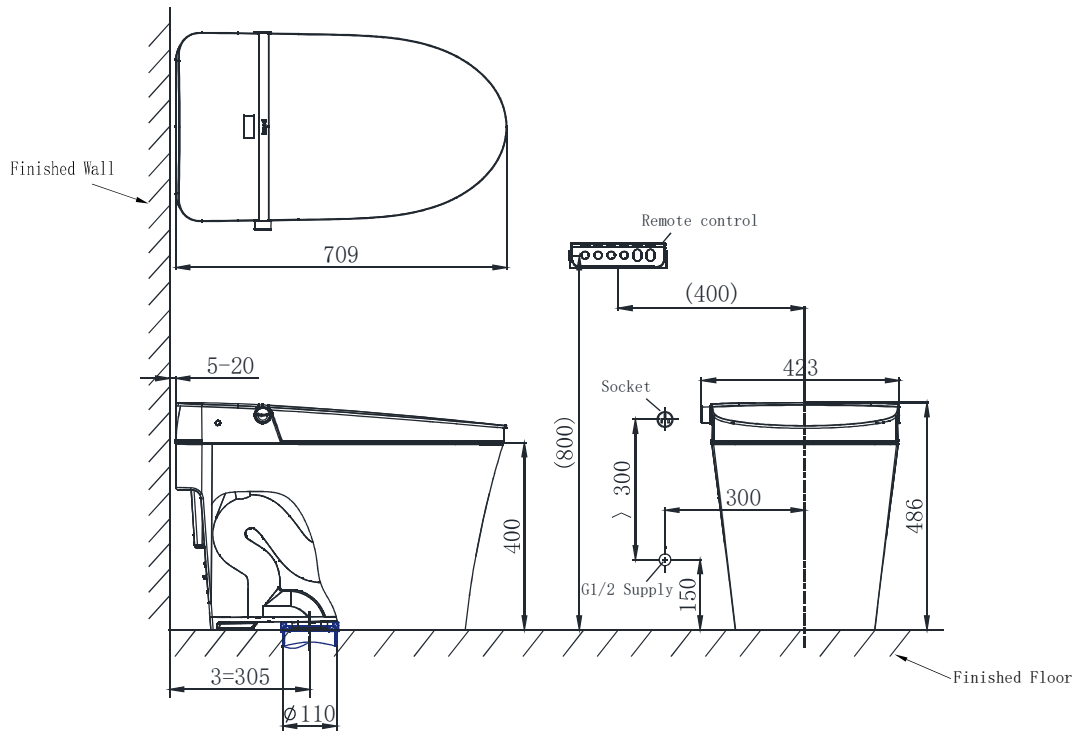

PRODUCT SPECIFICATION

ENC2176W-3

Intelligent One-Piece Toilet

(Rough-in Dimensions):

(Unit): mm

709X423X486mm

Pressure range: 0.1-0.5MPa

Best to use: 0.3MPa

Item No.	ENC2176W-3
Available Color	White
Materials	Vitreous China
Flush System	Siphon
Flush Amount	Half Flush: 3L , Full Flush: 4.8L
Seat & Cover	PP Soft Closing
Shipping Package	(L) 812 X (W) 516 X (H) 634 mm, (G.W) : 49 kg

Remarks: Rough-In: 305mm, Voltage: 220V / 50Hz. Function intro: Hip wash / Bidets / Massage / SPA / Water temperature regulation / Water pressure regulation / Nozzle self cleaning / Automatic flushing / Night light / Seat temp / Dry / Air temperature regulation / Deodorization / Foaming / Automatic flap / Non-electric flushing / Remote control .